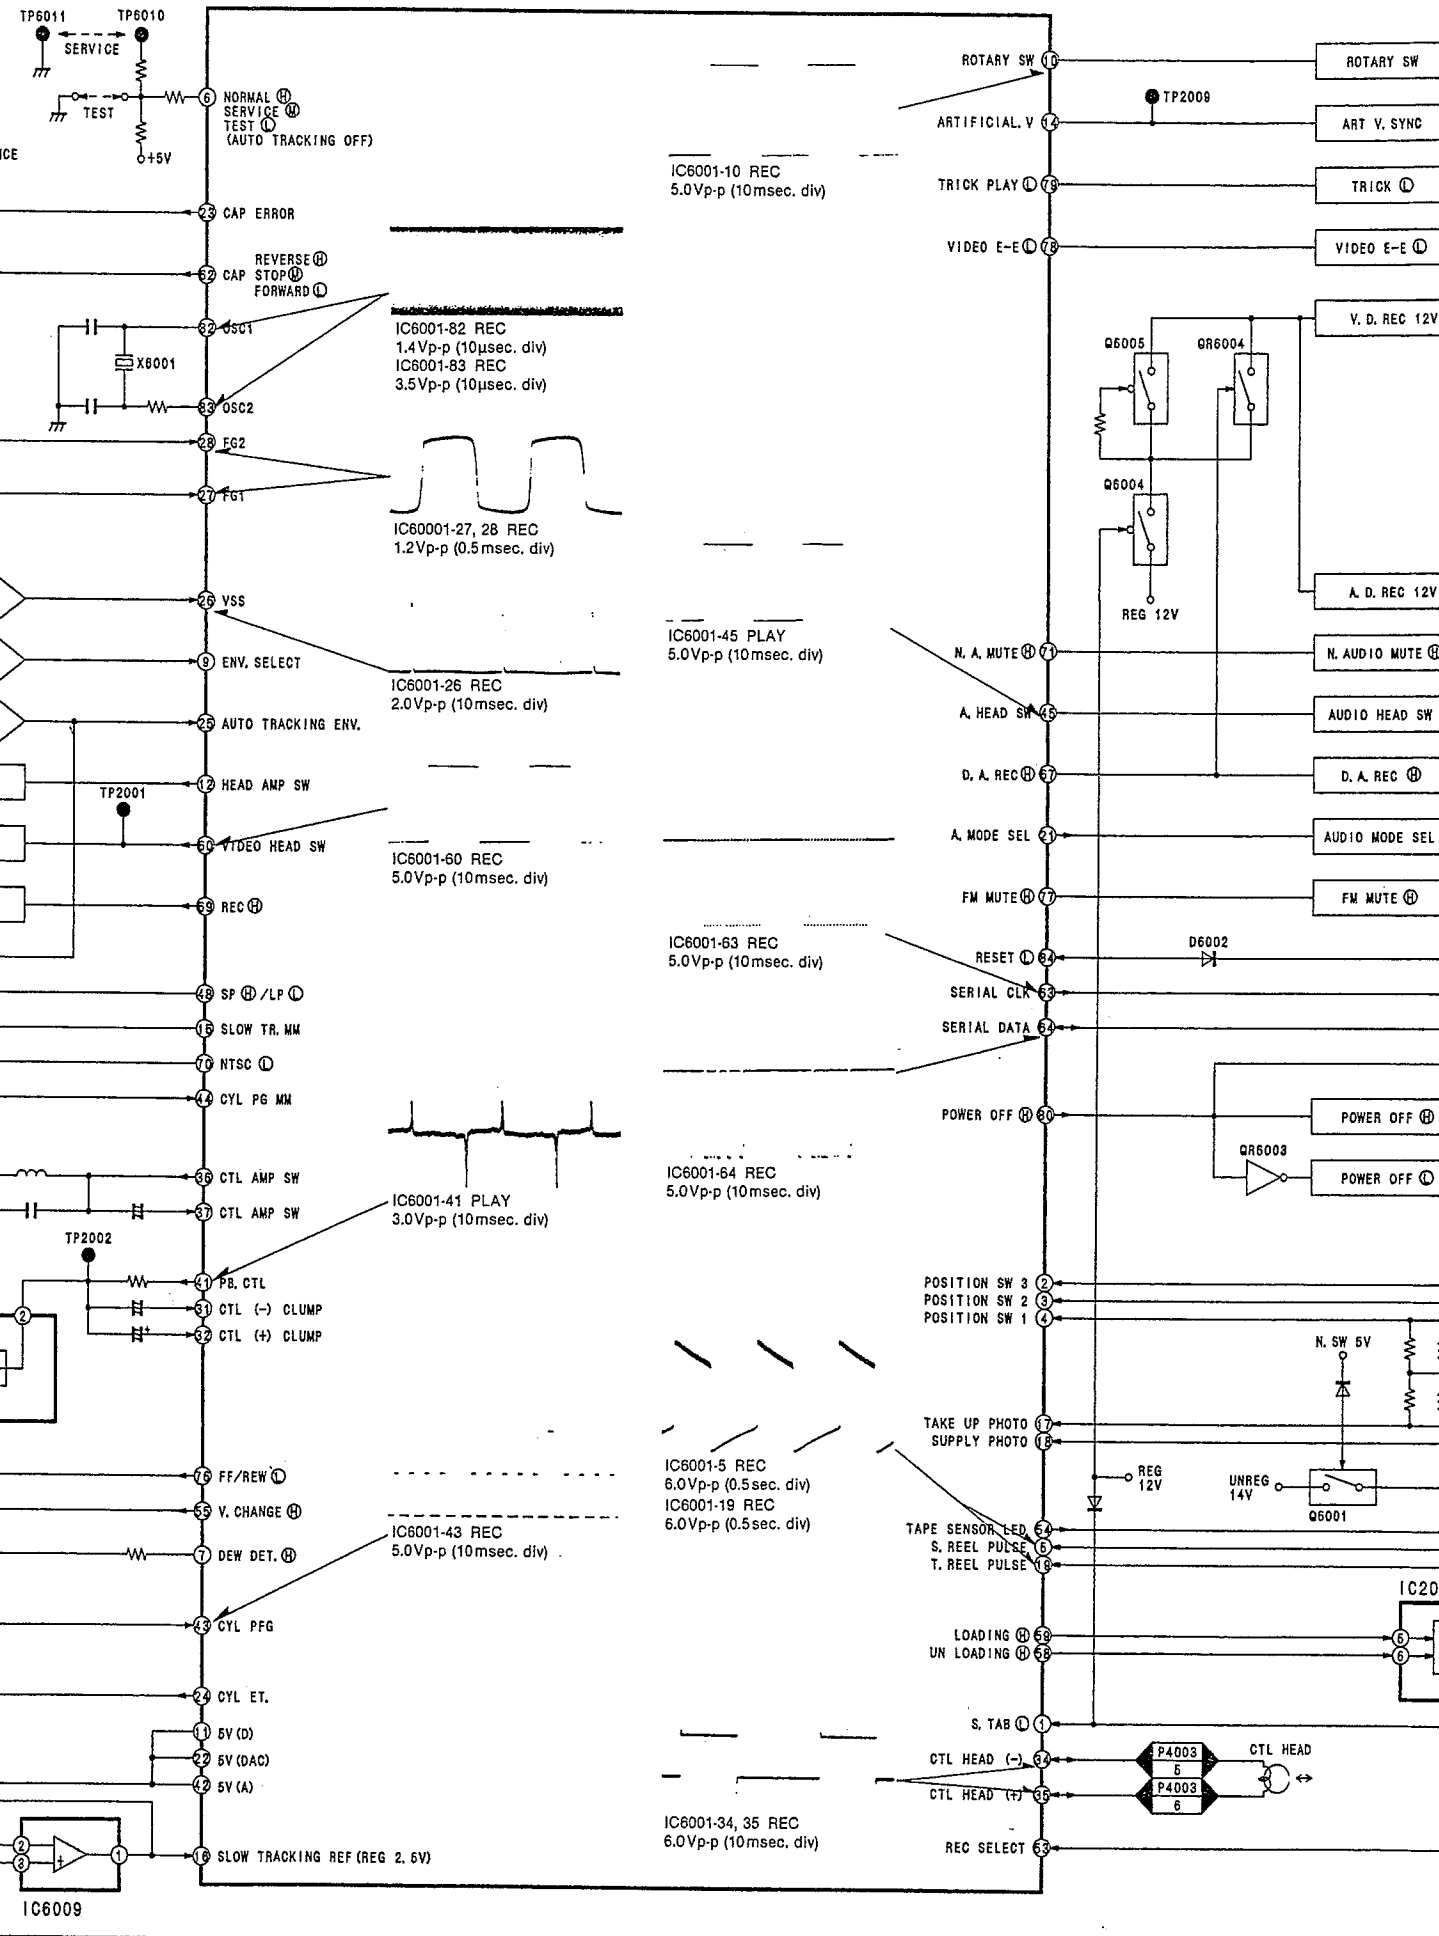

# 3-2. SYSTEM CONTROL & SERVO BLOCK DIAGRAM

DD CAPSTAN MOTOR

IC6001 SYSTEM CONTROL/SERVO IC

DD CYLINDER MOTOR